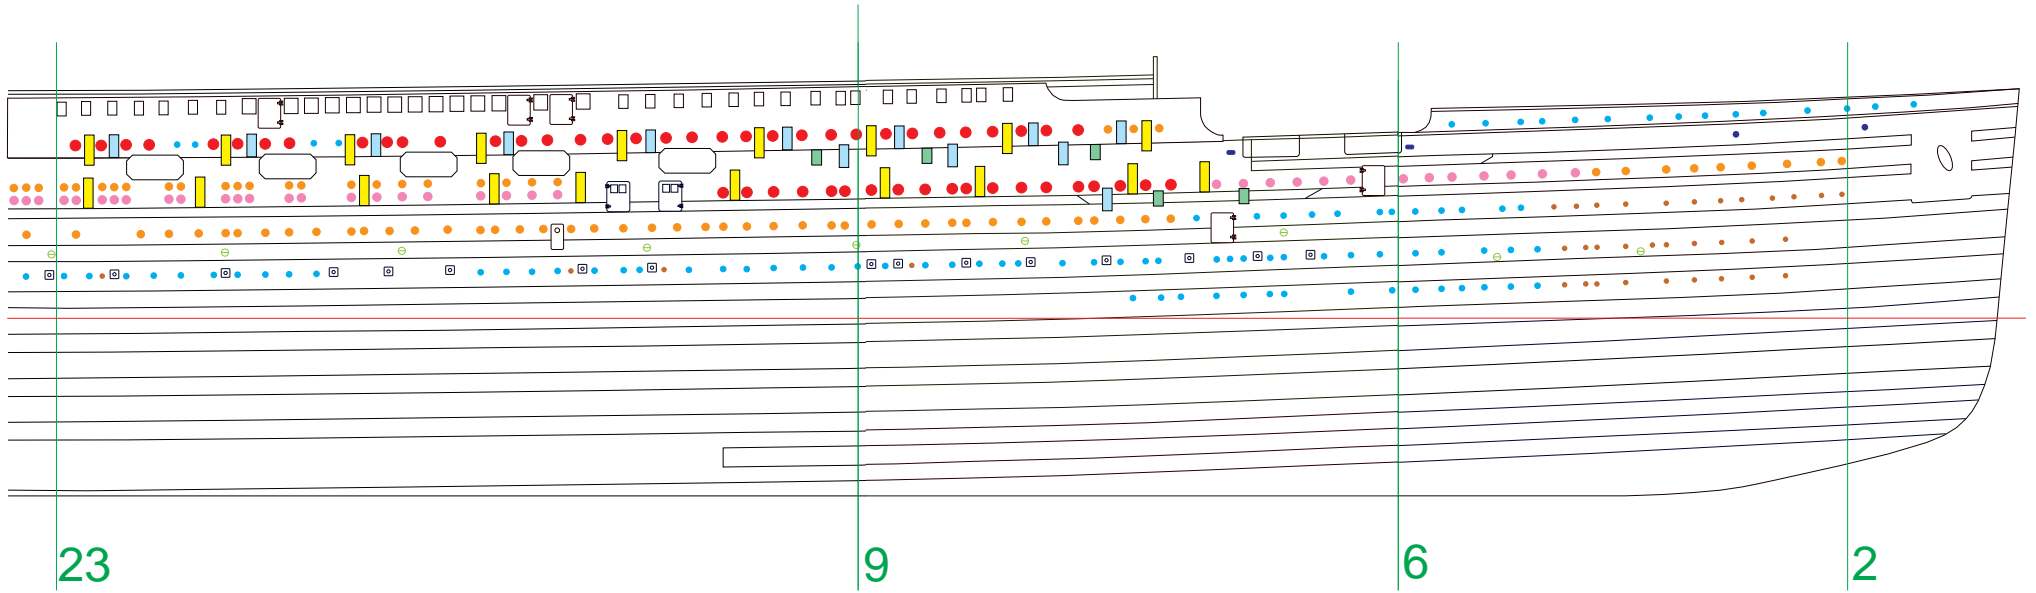

右舷 舷窓

● 2.8 ● 2.3 ● 2.0 ● 1.5 ● 1.2 (mm)

S=1/500

Drawing by じりりん 2004